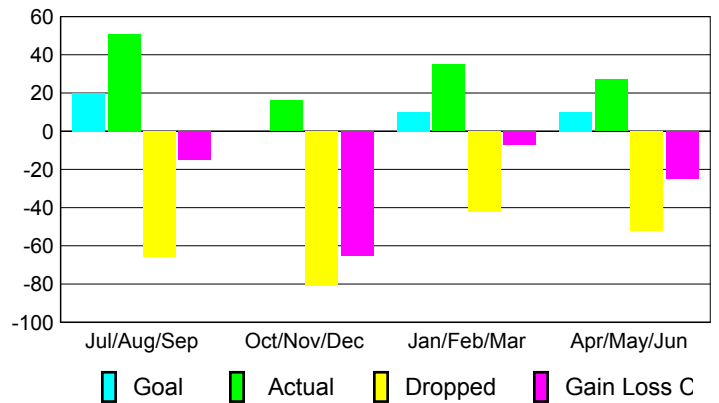

Membership Results 2009-2010

Goal, New, Dropped, Gain/Loss