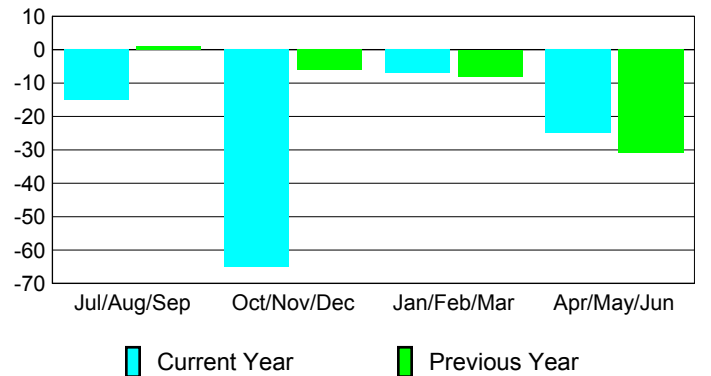

Comparison of Membership Gain/Loss

Current Year Compared to the Previous Year